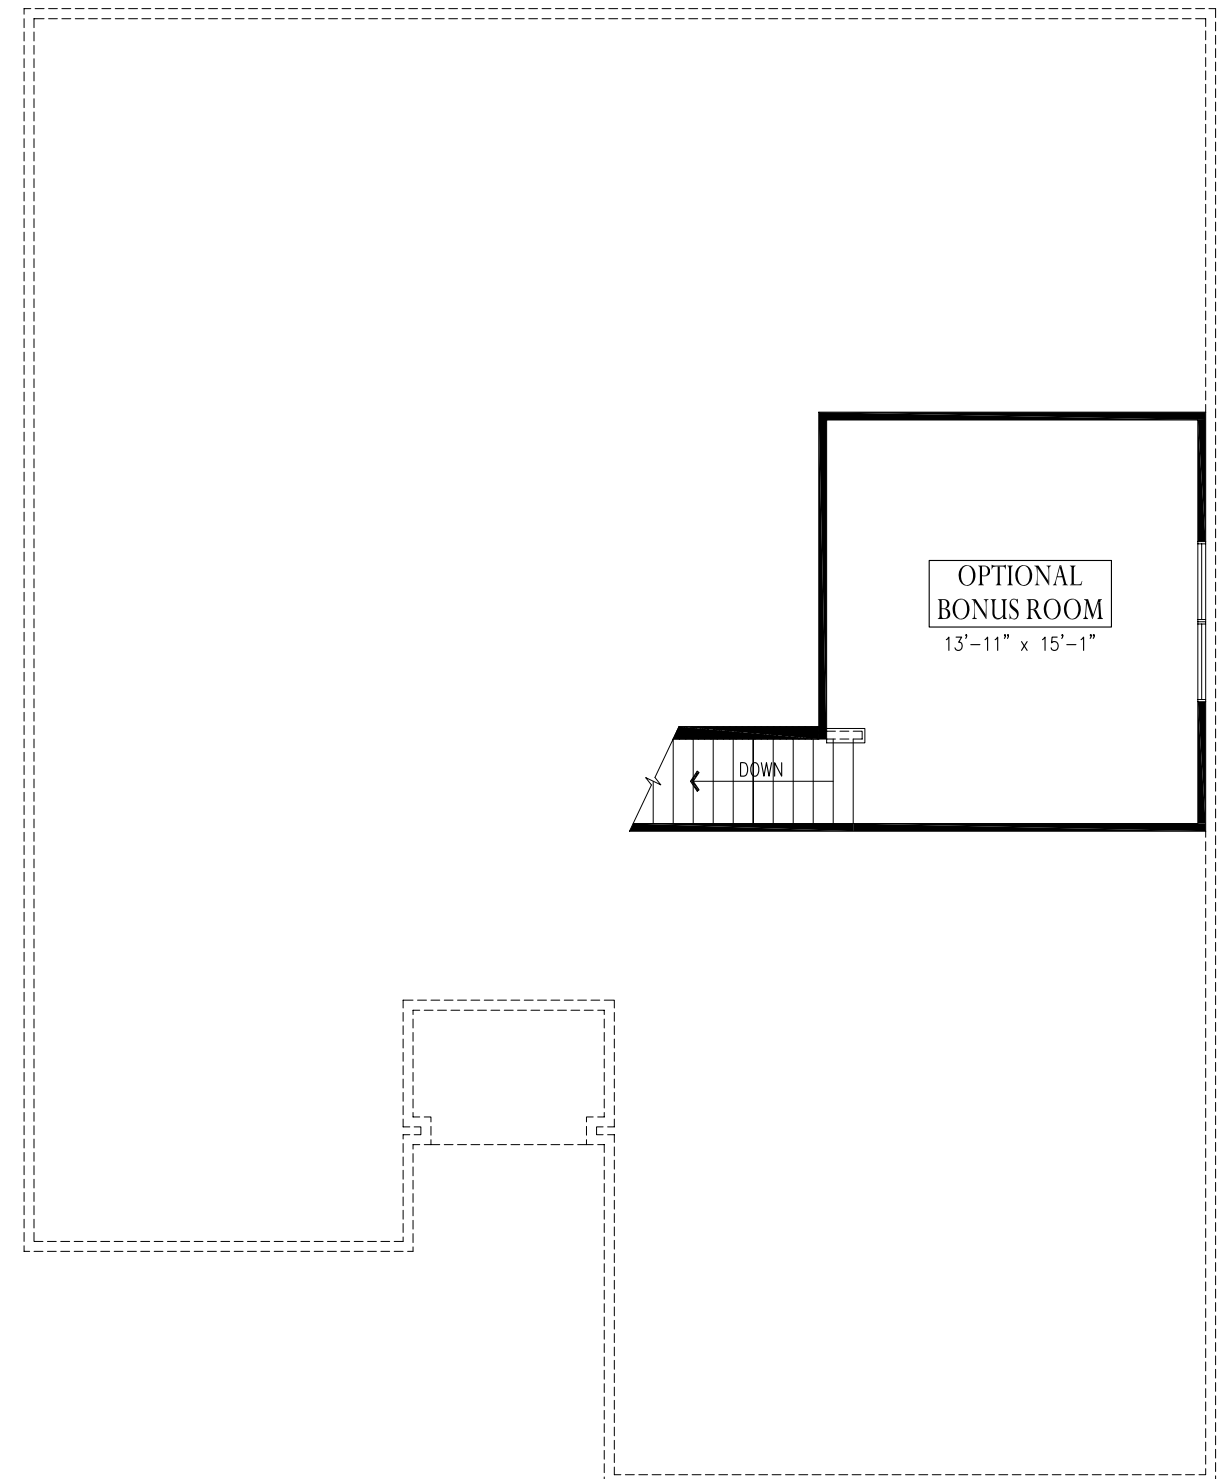

FLOOR PLAN
1,602 SQ.FT.

BONUS ROOM
223 SQ.FT.